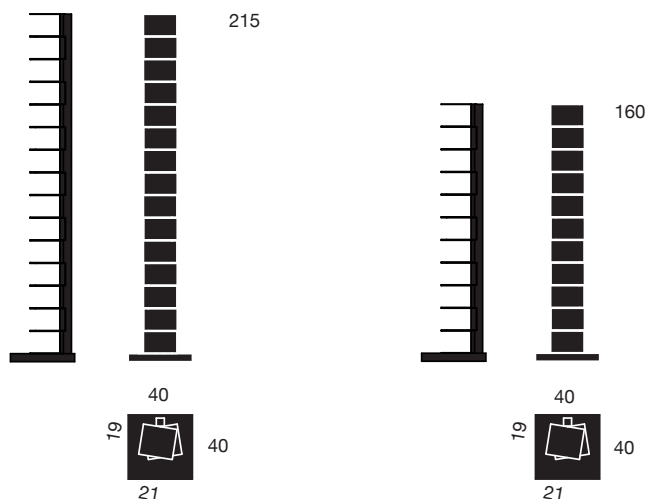

www.opinionciatti.com