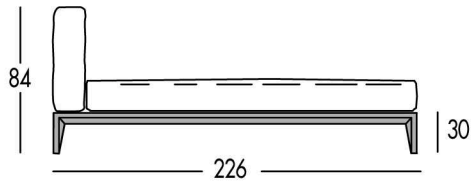

FINITURE ASCOT

con testata in legno / with wooden headboard

con testata imbottita / with padded headboard

TESTATA IN LEGNO - WOODEN HEADBOARD
TESTATA IMBOTTITA - PADDED HEADBOARD

materasso - *mattress* cm.160x200
materasso - *mattress* cm.160x195