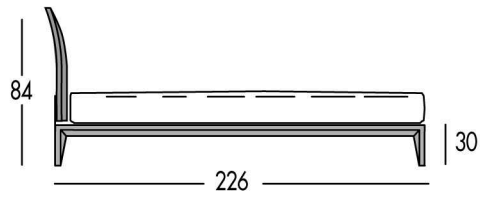

FINITURE ASCOT

con testata in legno / with wooden headboard

con testata imbottita / with padded headboard

TESTATA IN LEGNO - WOODEN HEADBOARD
TESTATA IMBOTTITA - PADDED HEADBOARD

materasso - *mattress* cm.160x200
materasso - *mattress* cm.160x195