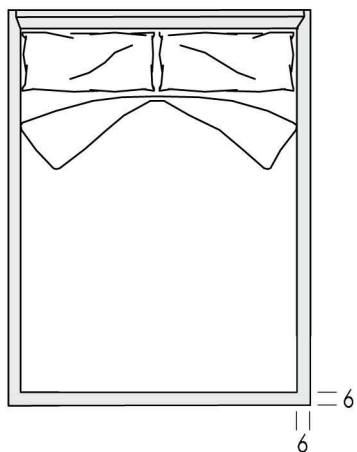

FINITURE ASCOT

con testata in legno / with wooden headboard

con testata imbottita / with padded headboard

TESTATA IN LEGNO - WOODEN HEADBOARD
TESTATA IMBOTTITA - PADDED HEADBOARD

materasso - *mattress* cm.160x200
materasso - *mattress* cm.160x195