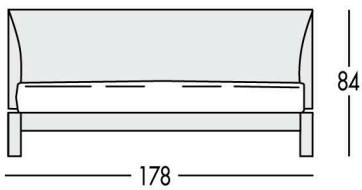

FINITURE ASCOT

con testata in legno / with wooden headboard

con testata imbottita / with padded headboard

TESTATA IN LEGNO - WOODEN HEADBOARD
TESTATA IMBOTTITA - PADDED HEADBOARD

materasso - *mattress* cm.160x200
materasso - *mattress* cm.160x195